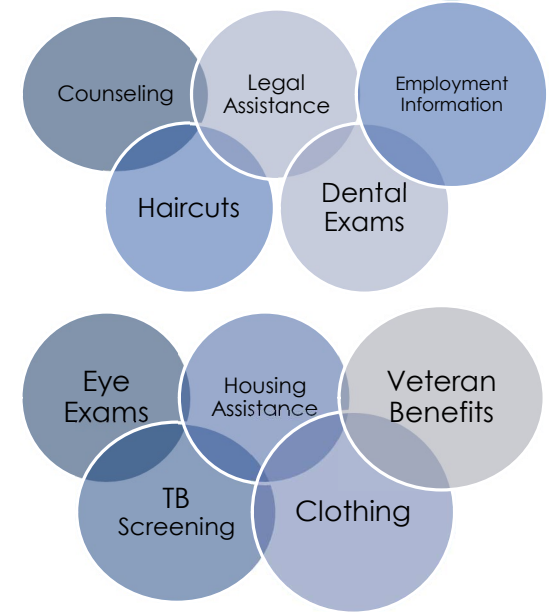

MILWAUKEE VETERANS STAND DOWN

"Giving Veterans a Helping hand-up and not a Handout"